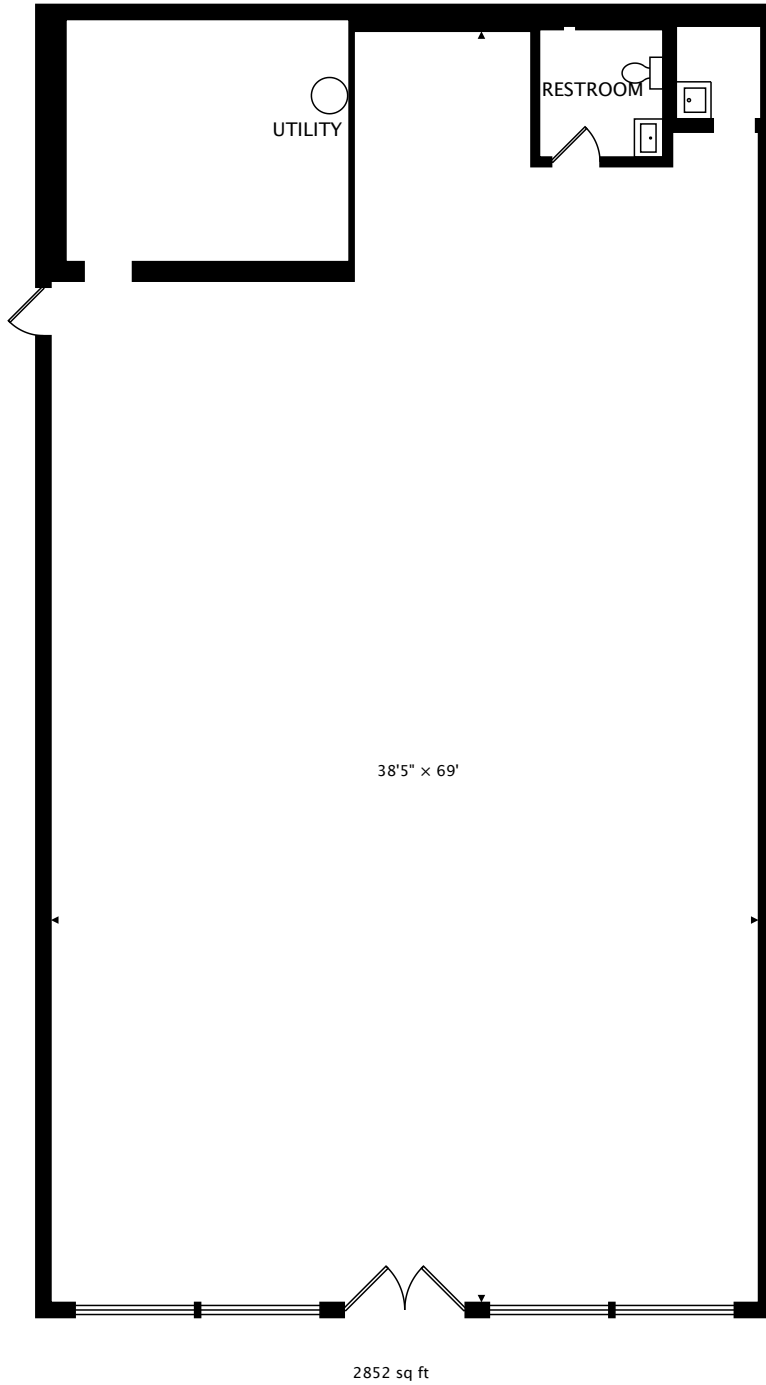

8016 MEDICINE LAKE RD

MINNEAPOLIS, MN 55427

CAPTURED ON: 3 JUN 2
DIMENSIONS, AREAS, LAYOUTS AND DETAILS ARE APPROXIMATE
AND SHOULD BE CONSIDERED ILLUSTRATIVE ONLY.